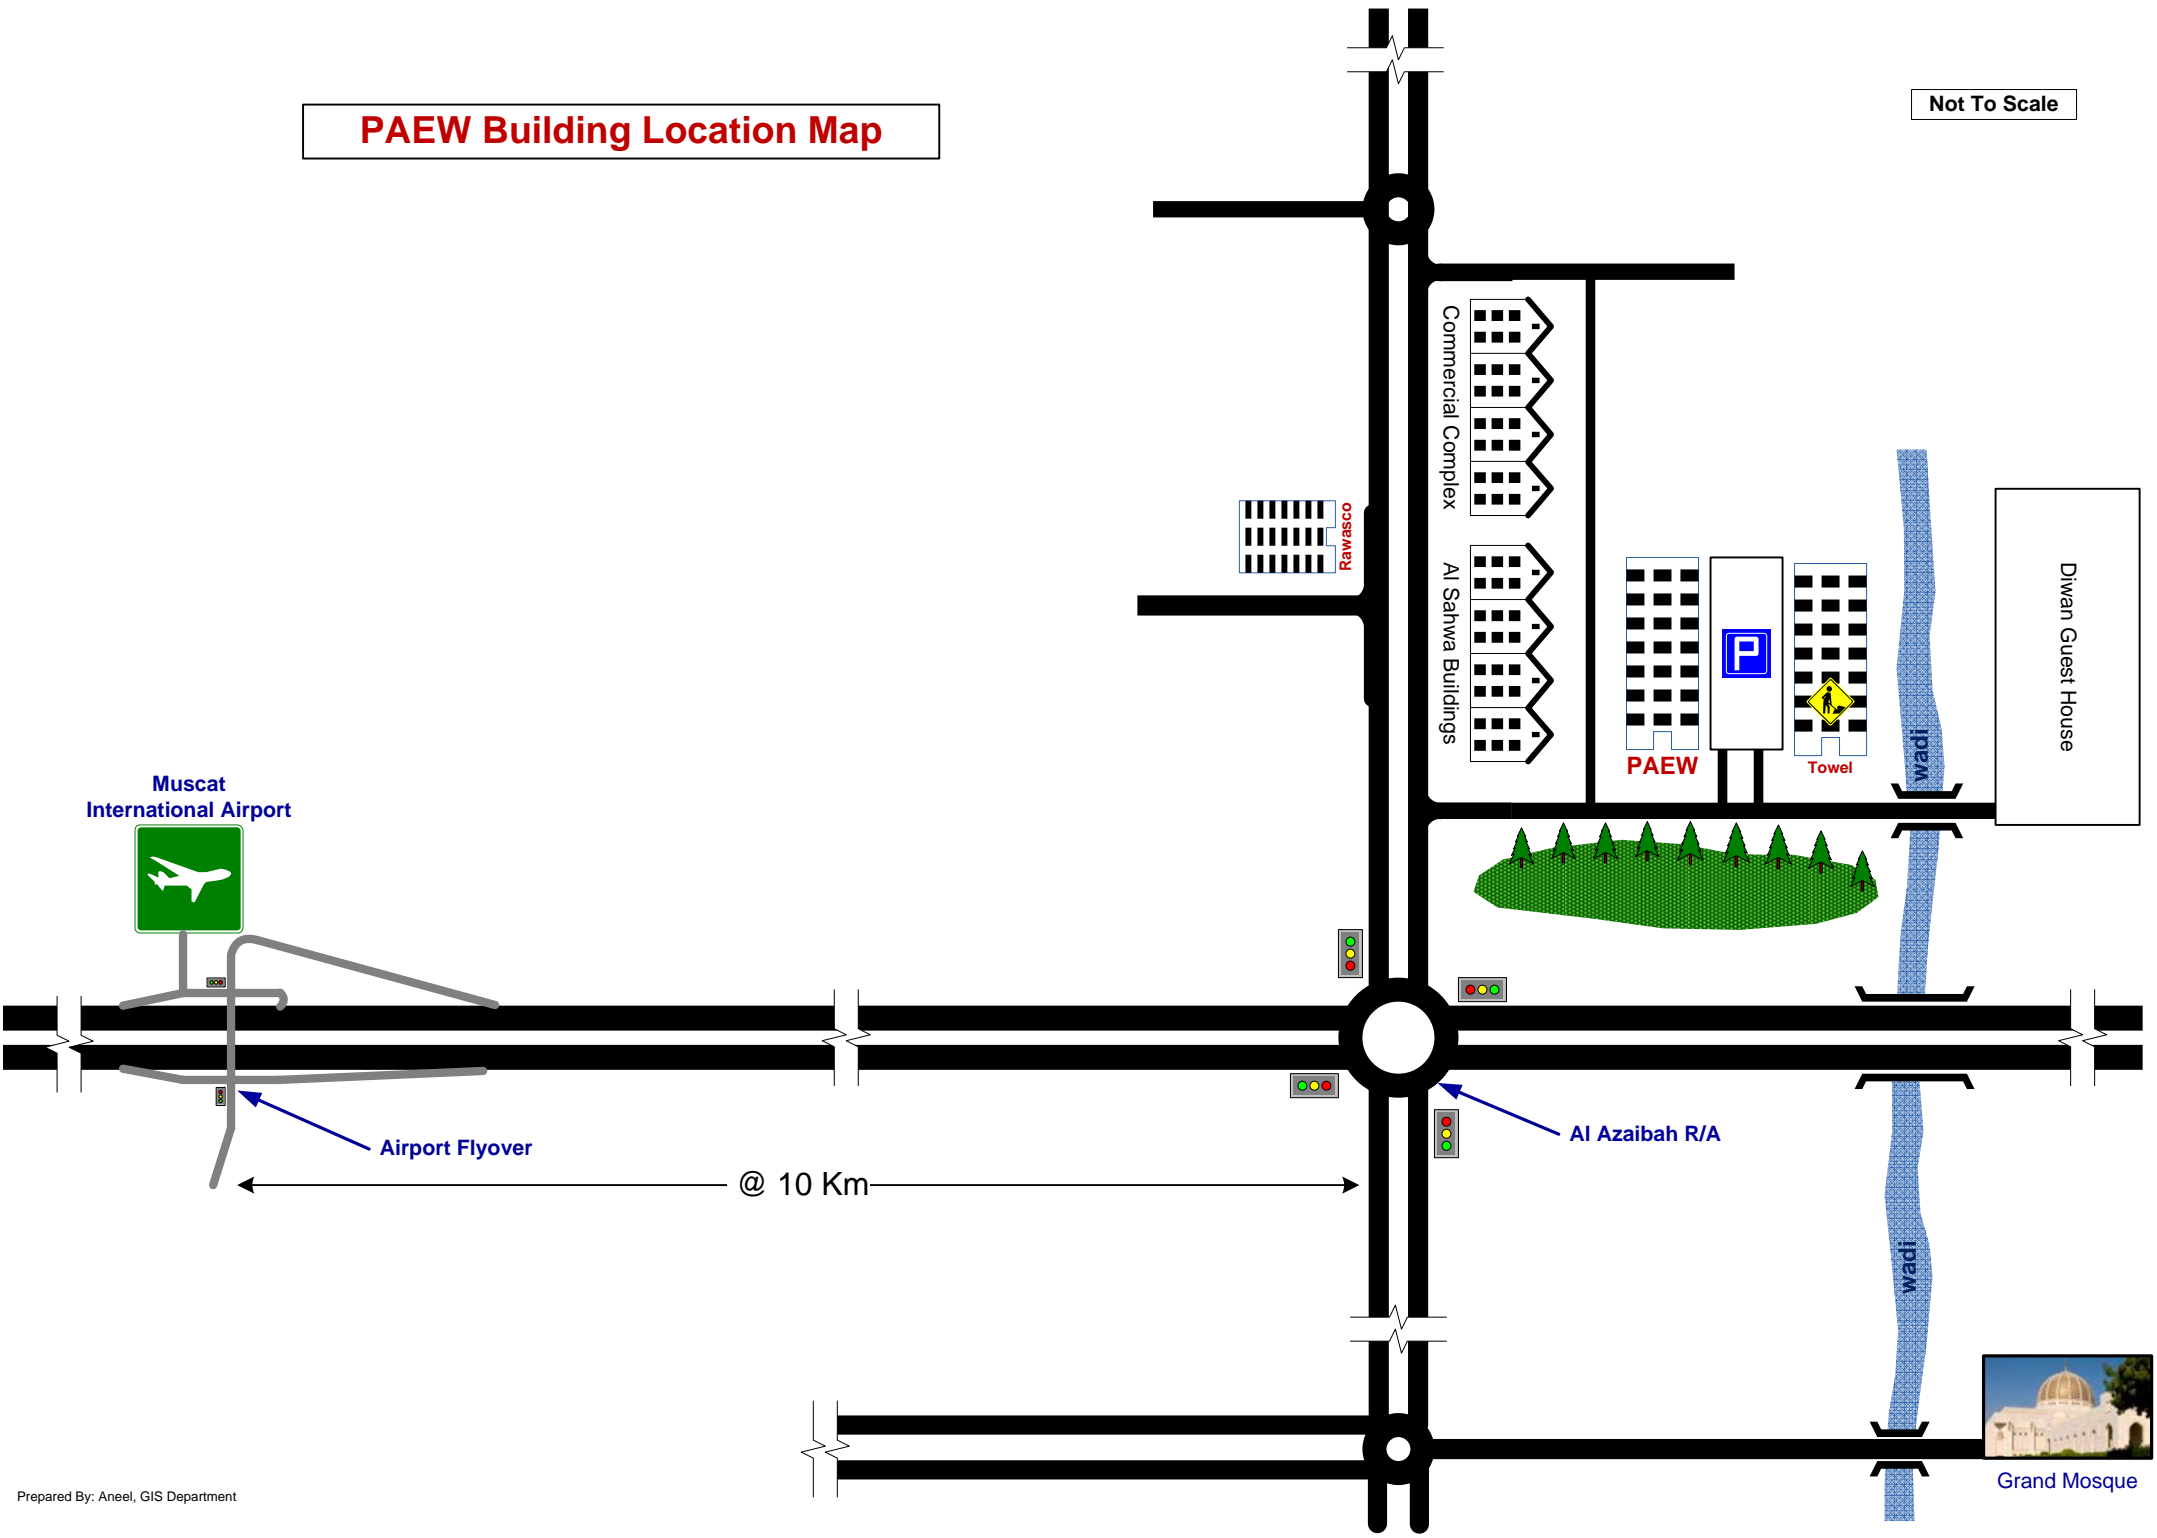

PAEW Building Location Map

Not To Scale

Muscat International Airport

Airport Flyover

@ 10 Km

Commercial Complex

Al Sahwa Buildings

PAEW

Towel

wadi

Diwan Guest House

Al Azaibah R/A

wadi

Grand Mosque